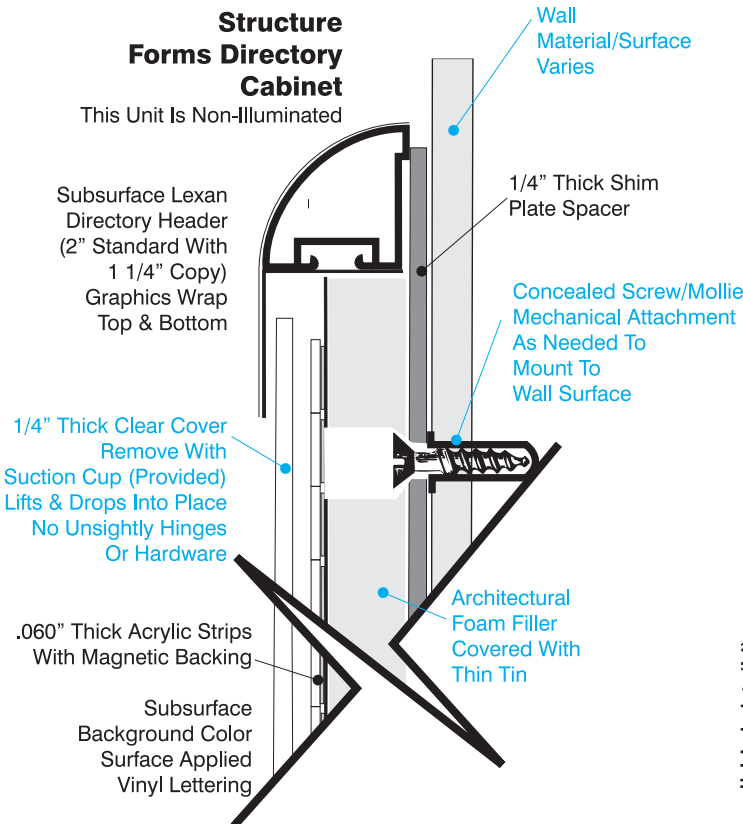

Basic Multi Strip Module
 With Easy To Change
 Individual Magnetic Strips
 3 Column Unit Shown

Side View Of Optional
 Pedestal Mounted Module

One Column Individual Strips With
 2 Column Wide Area For Floorplan, Map,
 Special Notices Or Bulletin Board Information

2" Thick Aluminum Structure Forms Directory Cabinet

This Unit Is Non-Illuminated

Construction Cross Section

Primary Listing 100

FORMAT A Listing Flush Left In Initial Caps Suite Number Flush Right
 3/8" Cap Height Typical 32 Characters & Spaces Per Line Max